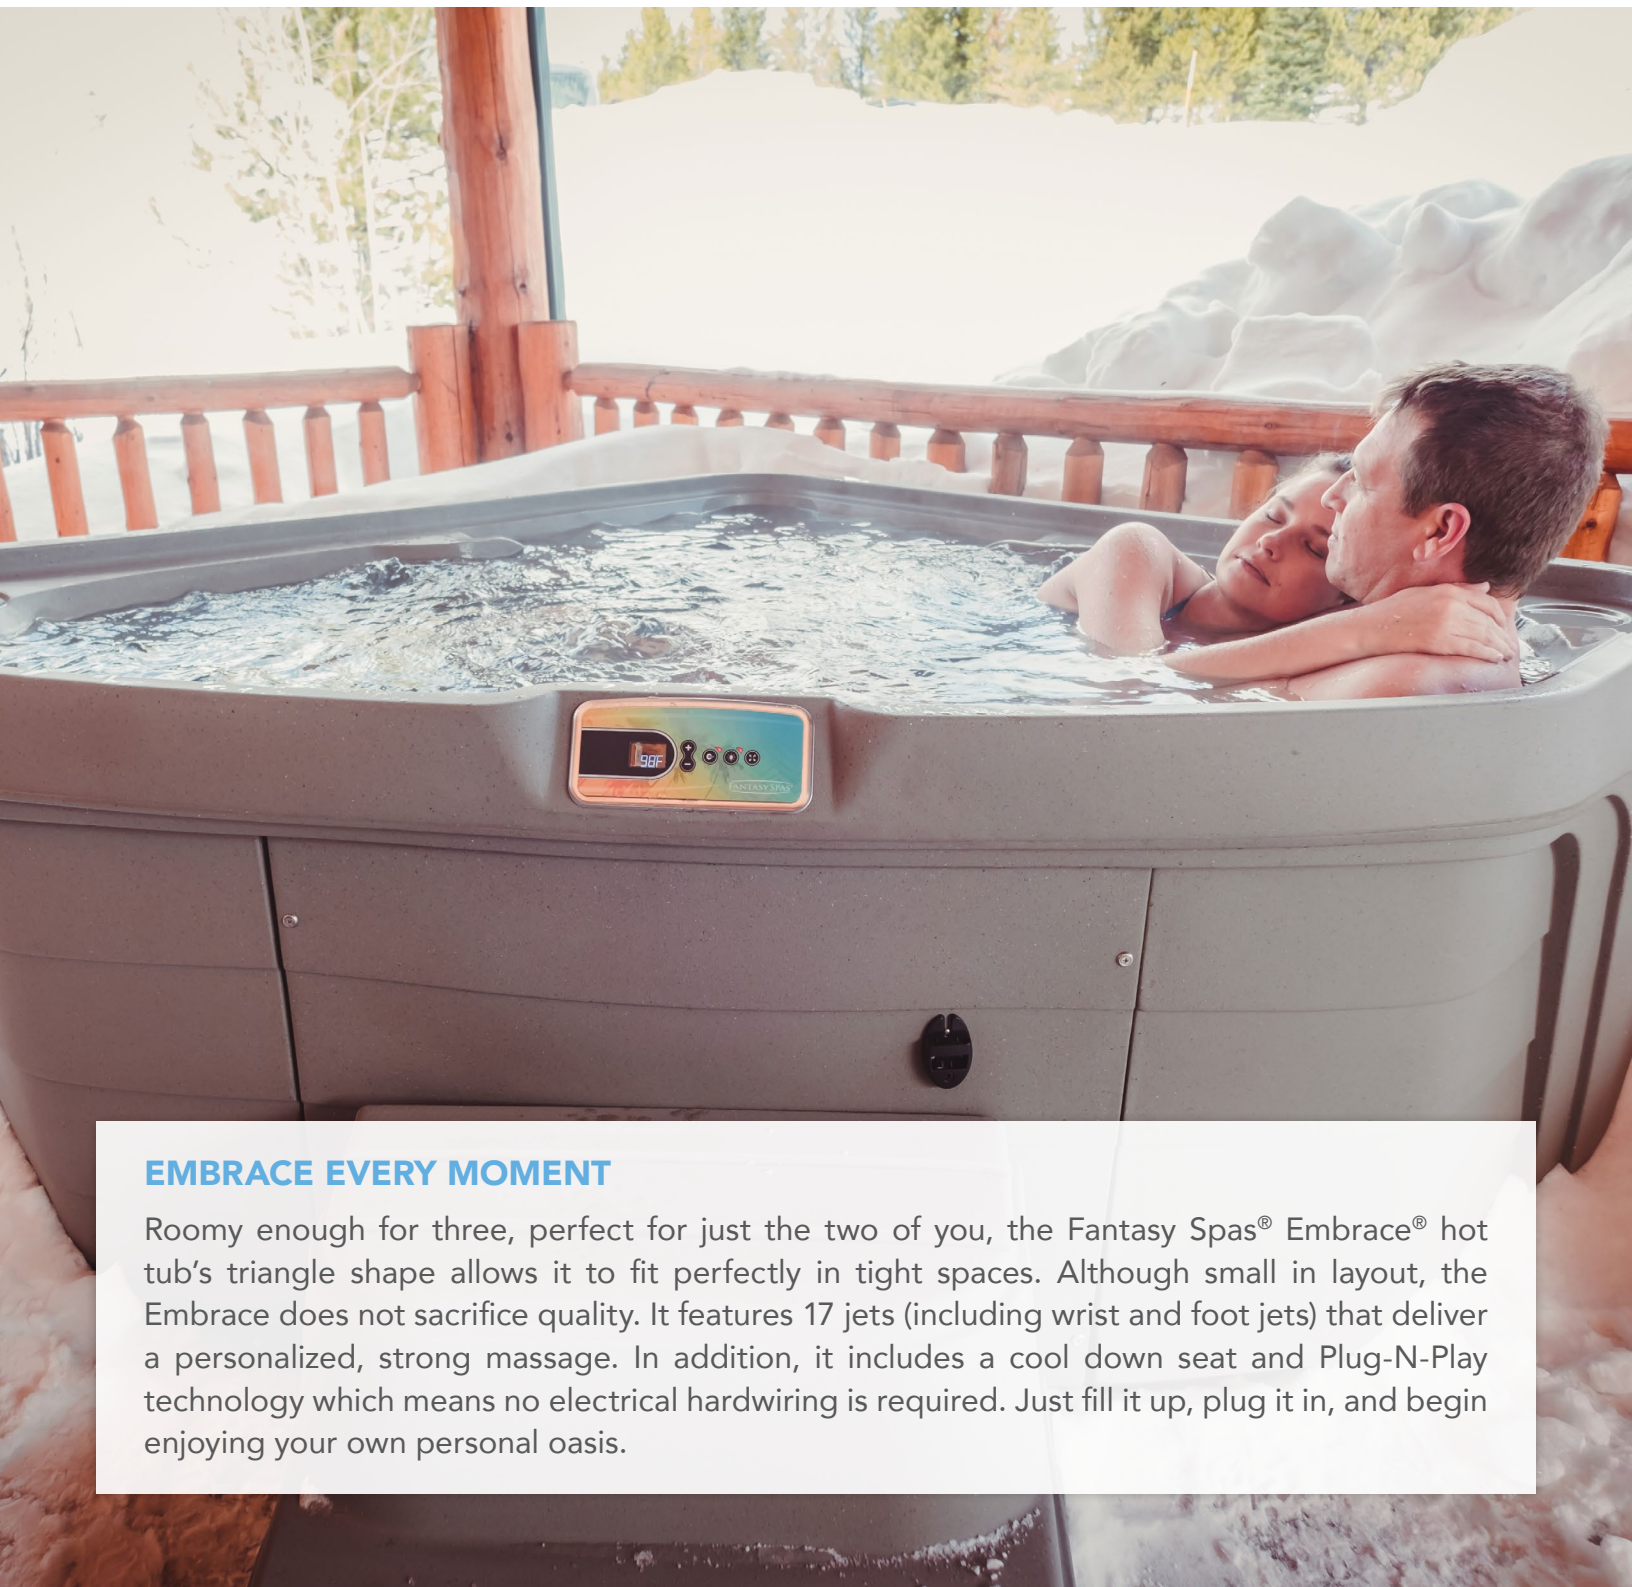

FANTASY SPAS®
EMBRACE®

FANTASY SPAS®

EMBRACE EVERY MOMENT

Roomy enough for three, perfect for just the two of you, the Fantasy Spas® Embrace® hot tub's triangle shape allows it to fit perfectly in tight spaces. Although small in layout, the Embrace does not sacrifice quality. It features 17 jets (including wrist and foot jets) that deliver a personalized, strong massage. In addition, it includes a cool down seat and Plug-N-Play technology which means no electrical hardwiring is required. Just fill it up, plug it in, and begin enjoying your own personal oasis.

For more information, visit www.FantasySpas.com/Embrace

FANTASY SPAS® EMBRACE®

FANTASY SPAS®

Embrace shown in Sand

Embrace shown in Sand

Seating Capacity	2-3 Adults
Dimensions	5'10" x 5'10" x 31" / 178 x 178 x 79 cm
Water Capacity	185 gallons / 700 liters
Dry Weight	302 lbs / 135 kg
Jet Count	17 with stainless steel trim
Water Feature	Waterfall
Ozone System	Can be installed at time of purchase
Heater	1KW (110v) / 4KW (230v)
Pump	1.5 BPH two-speed
Filter Size	50 sq. ft.
Lighting	Multi-color LED light
Electrical Configuration	110v Plug-N-Play includes GFCI power cord / 230v convertible*
Color Options	Sand, Taupe, Espresso
Shell & Cabinet	Rotationally molded
Vinyl Cover Color Options	Espresso, Gray
Accessories	Cover Lifter (Optional); The Cool Step™ (Optional); Steps (Optional)
Warranty	5-Year Structure; 5-Year Shell/Surface; 1-Year Equipment & Labor; 1-Year No Leak Plumbing & Labor

Taupe shell with
Gray cover

Espresso shell with
Espresso cover